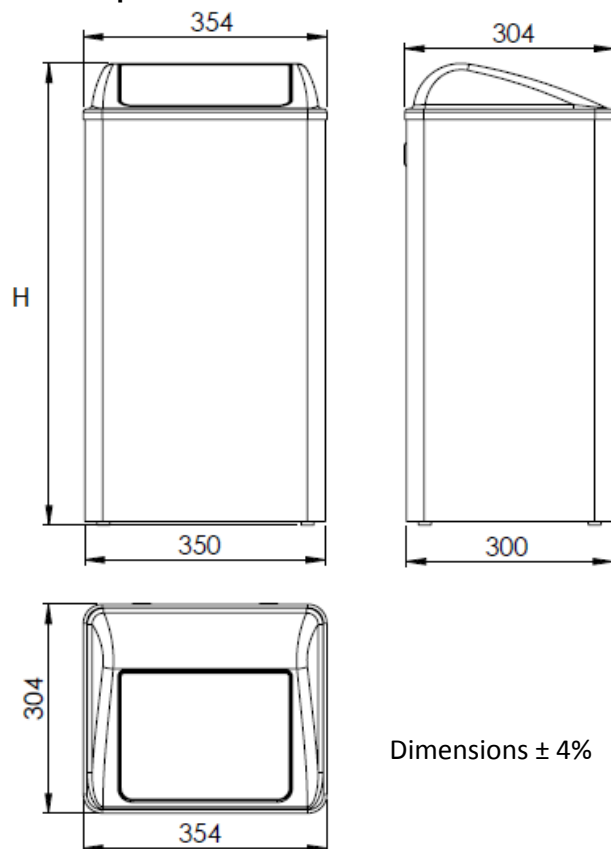

## General Description

- Waste receptacle with self-closing lid, 65 / 80 L of capacity, wall mounted or free standing.
- Suitable for lavatories and in-doors public areas with very high traffic.

## Technical specifications & dimensions

Dimensions ± 4%

| Model    | Capacity (L) | Weight (Kg) | H (mm) | Body thickness (mm) | Head lid thickness (mm) | Lid thickness (mm) |
|----------|--------------|-------------|--------|---------------------|-------------------------|--------------------|
| PP0065   | 65           | 8.4         | 673    | 1.0                 | 1.2                     | 1.0                |
| PP0065C  |              |             |        |                     |                         |                    |
| PP0065CS |              |             |        |                     |                         |                    |
| PP0080   | 80           | 9.8         | 823    |                     |                         |                    |
| PP0080C  |              |             |        |                     |                         |                    |
| PP0080CS |              |             |        |                     |                         |                    |